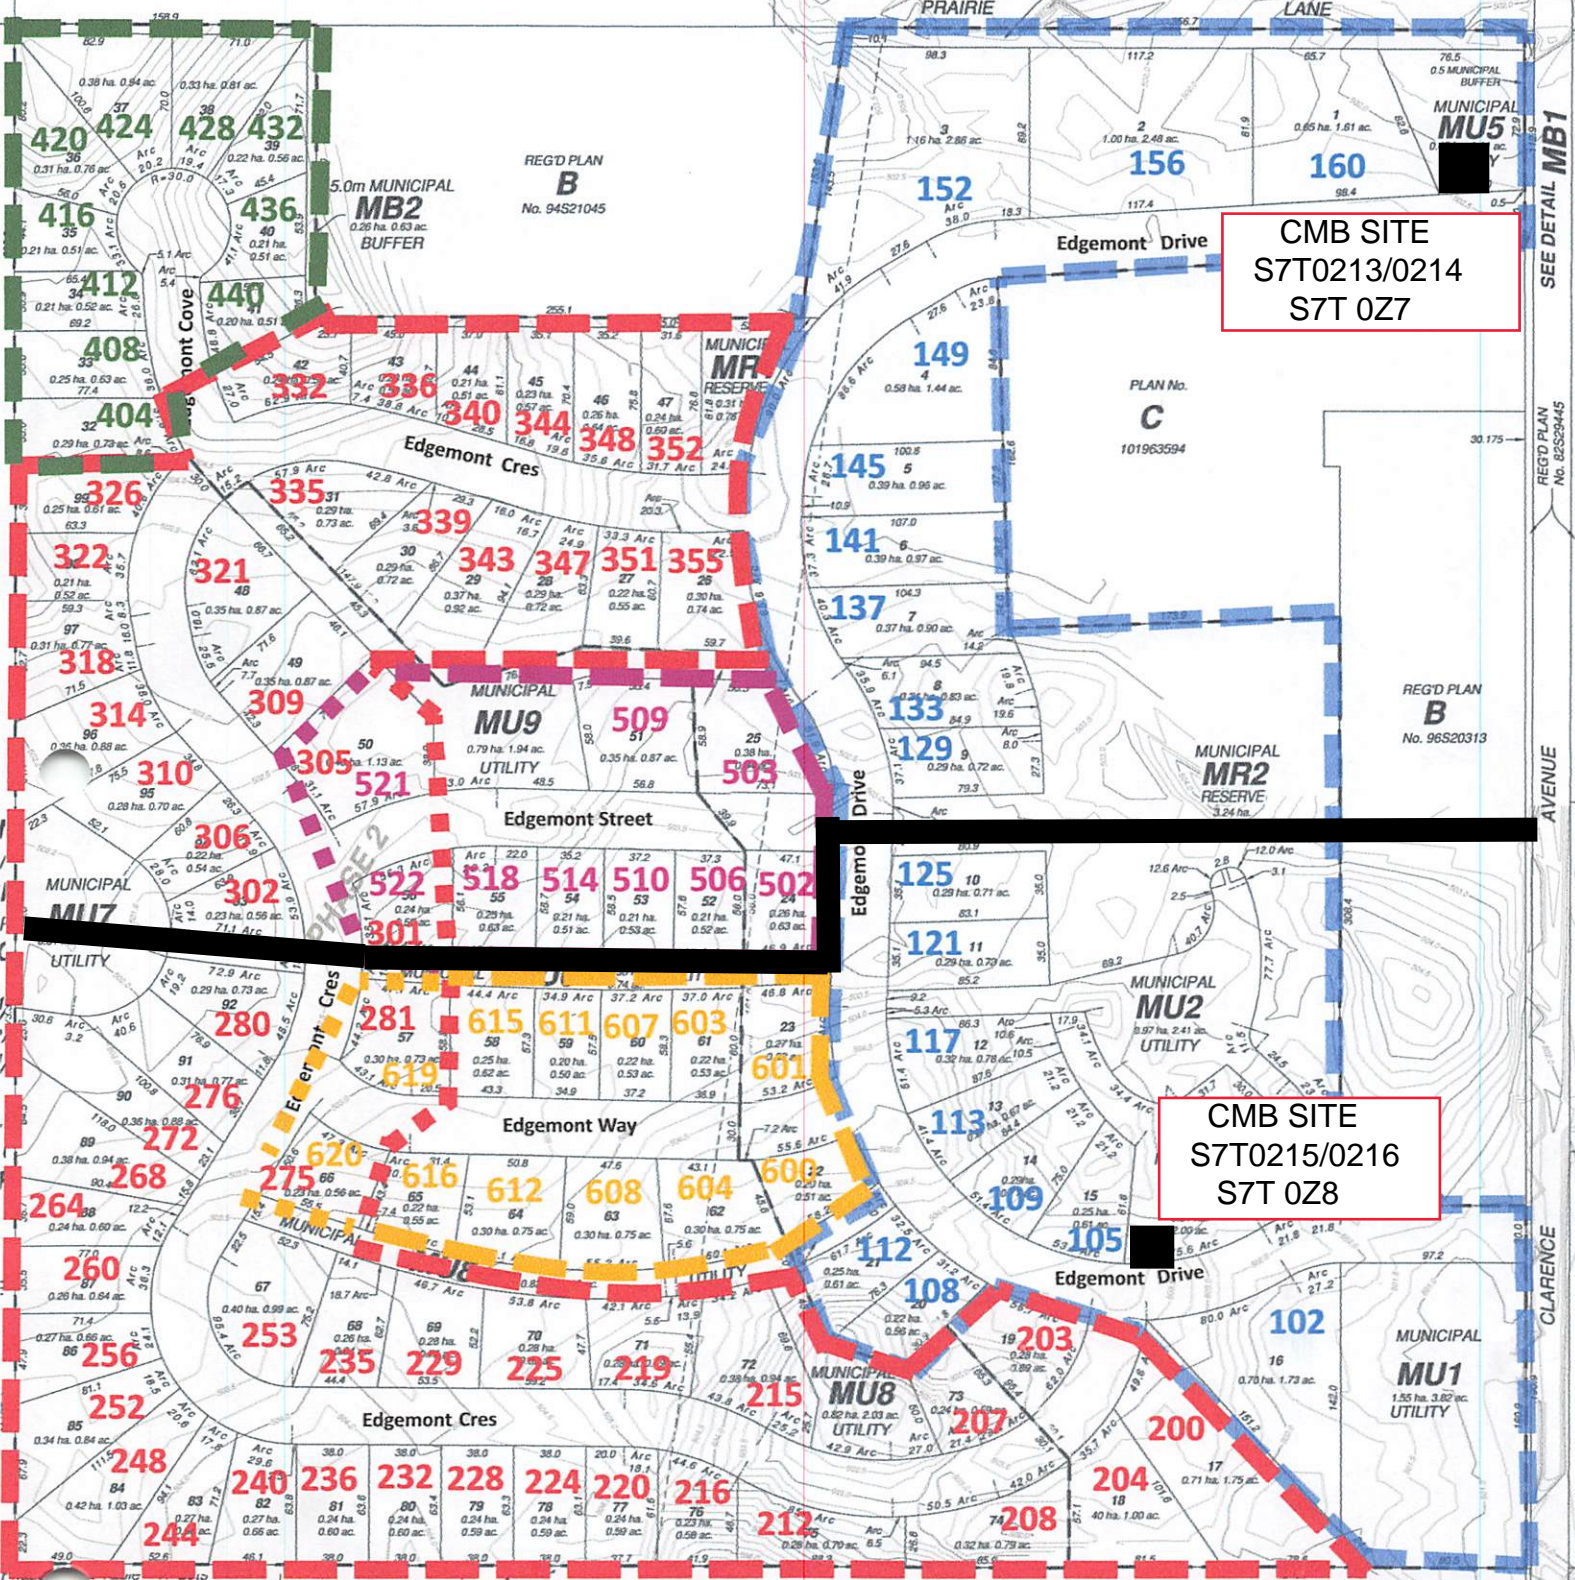

No. 77S13234

101627333

101627333

**CMB SITE**  
**S7T0213/0214**  
**S7T 0Z7**

**CMB SITE**  
**S7T0215/0216**  
**S7T 0Z8**

REGD PLAN  
**B**  
 No. 94S21045

PLAN No.  
**C**  
 101963594

REGD PLAN  
**B**  
 No. 96S20313

SEE DETAIL MB1

REGD PLAN  
 No. 82S29445

AVENUE

CLARENCE